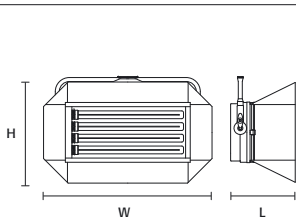

LUZ FRÍA 4x55w LFS-4/55

L	315mm. (12.41")
W	770mm. (30.33")
H	440mm. (17.33")
	15.5kg. (34.17 Lbs.)
	750x450x180mm. (29.53"x17.72"x7.09")

ACCESSORIES

6/55w Fluorescent Softlight Studio Model LFS-6/55

PHOTOMETRIC DATA

LUZ FRÍA 6x55w LFS-6/55

L	430mm. (16.94")
W	790mm. (31.12")
H	580mm. (22.85")
	18.0kg. (39.69 Lbs.)
	750x575x180mm. (29.53"x22.64"x7.09")

ACCESSORIES