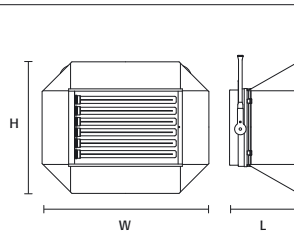

LUZ FRÍA 4x55w LFS-4/55

L	315mm. (12.41")
W	770mm. (30.33")
H	440mm. (17.33")
	15.5kg. (34.17 Lbs.)
	750x450x180mm. (29.53"x17.72"x7.09")

ACCESSORIES

6/55w Fluorescent Softlight Studio Model LFS-6/55

PHOTOMETRIC DATA

LUZ FRÍA STUDIO LFS-6/55 | With 6 Dulux L 55w Osram lamps

Distance (mts)	1.00	2.00	3.00	4.00	5.00
Luminance (lux)	8600	2700	1600	710	470

LAMPS

CODE	DESCRIPTION	WATTS	LIFE HS.	K°	APPLICATION
Dulux L 55/32	Osram Dulux L	55	10000	3200	Indoor
Dulux L 55/12	Osram Dulux L	55	10000	5500	Daylight
Studioline	Osram Studioline	55	10000	3200	Indoor

LUZ FRÍA 6x55w LFS-6/55

L	430mm. (16.94")
W	790mm. (31.12")
H	580mm. (22.85")
	18.0kg. (39.69 Lbs.)
	750x575x180mm. (29.53"x22.64"x7.09")

ACCESSORIES